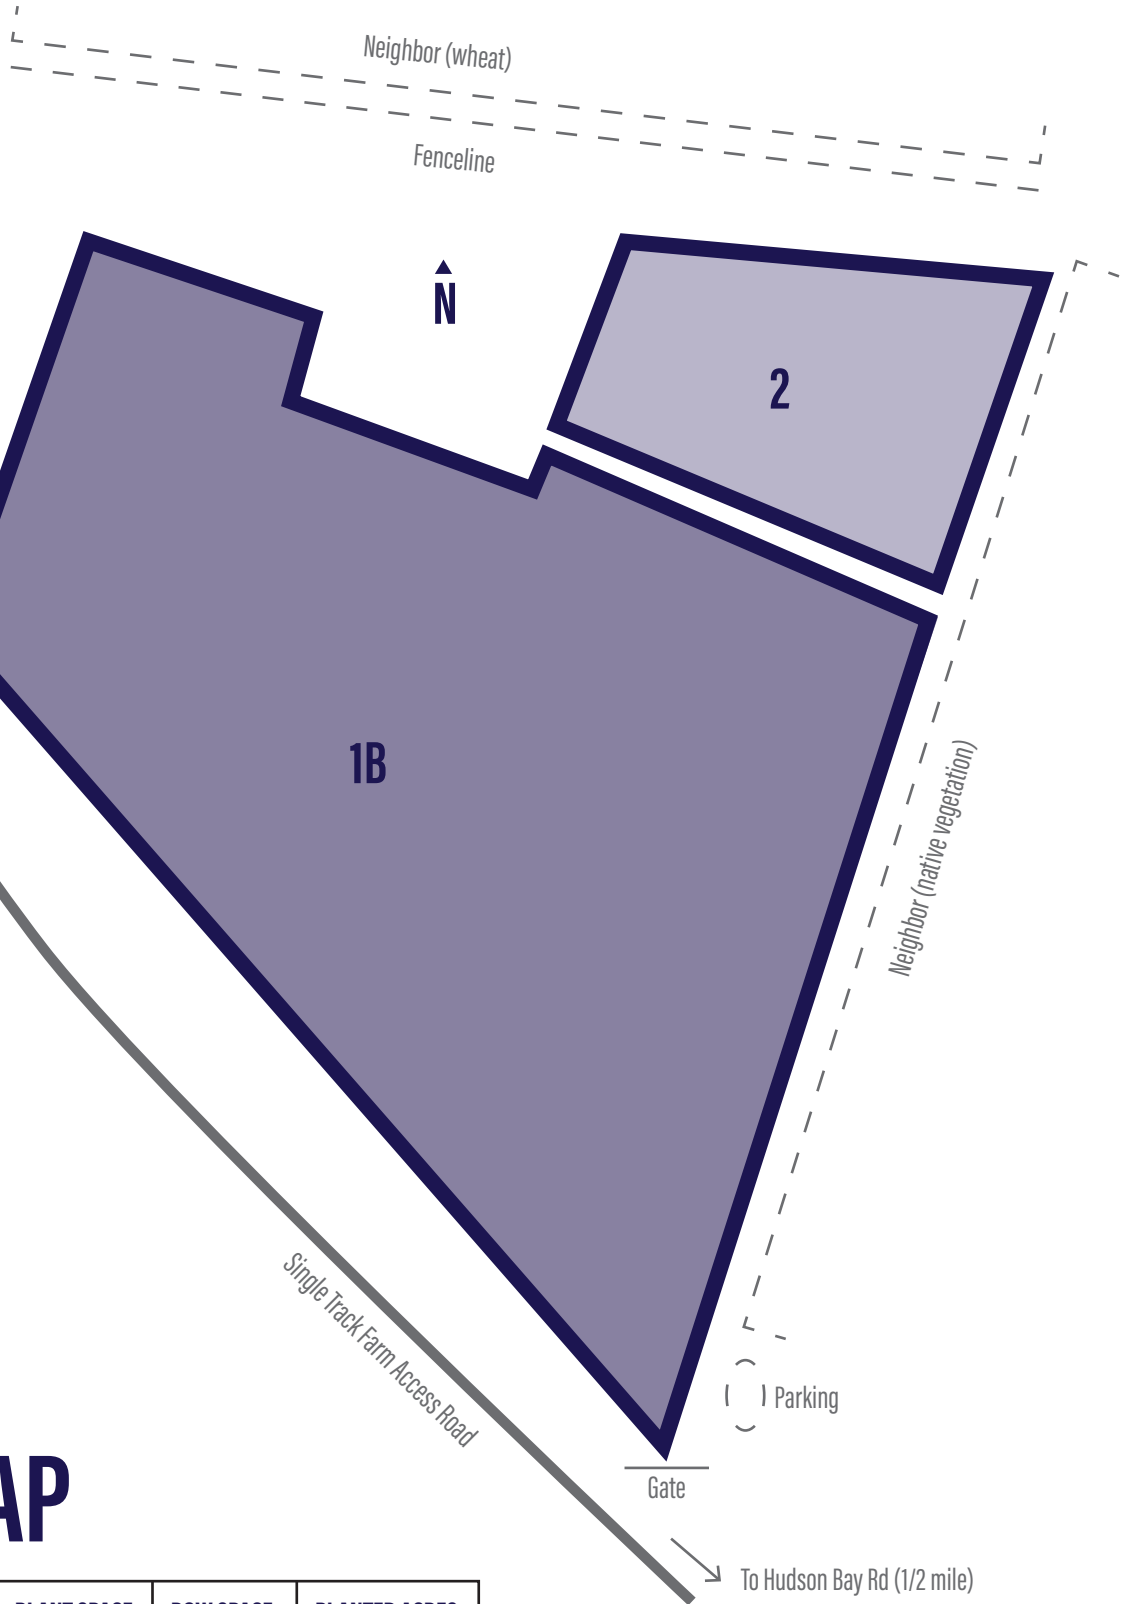

WALLA WALLA VALLEY AVA

MILTON-FREEWATER, OR

BLOCK MAP

BLOCK	VARIETY	PLANT SPACE	ROW SPACE	PLANTED ACRES
1	Cabernet Sauvignon	6	9	5.52
2	Cabernet Sauvignon	6	9	1.03
Total				6.55

Molli Hagge | 515.223.3895 | Molli@WheatfieldVines.com